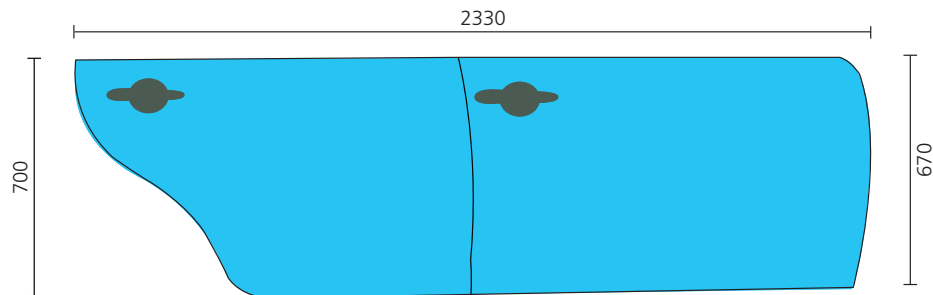

TOYOTA CAMRY

REGULAR SIDES + BACK WINDOW + BUMPER

Driver Side

Back Window

Passenger Side

Bumper

Job / Project Notes

Brand / Company: Camry Taxi
 Campaign : ---
 Site # : ---

Sign Specification

Sign Type : DG (Dubai Taxi Toyota Camry)

Remarks:

Design Number

OD-00-14-P1/D1

Sheet: **01** of **01**

Prepared by : ---
 Reviewed by : ---
 Art Director : ---
 Sales Incharge : ---
 Others : ---