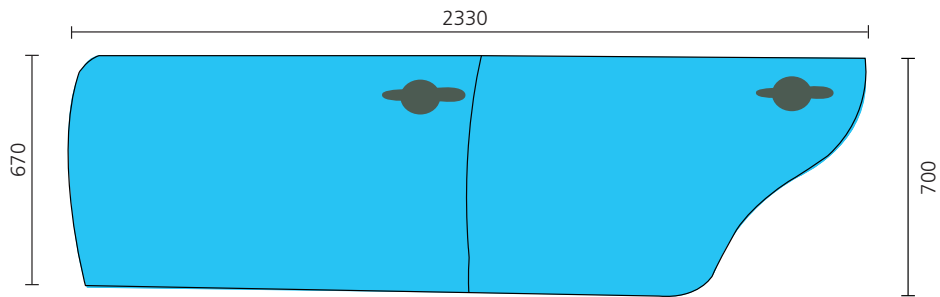

TOYOTA CAMRY

REGULAR SIDES + BACK WINDOW + BUMPER

Driver Side

Back Window

Passenger Side

Bumper

Job / Project Notes

Brand / Company: Camry Taxi
 Campaign : ---
 Site # : ---

Sign Specification

Sign Type : DG (Dubai Taxi Toyota Camry)

Remarks:

Design Number

OD-00-14-P1/D1

Sheet: **01** of **01**

Prepared by : ---
 Reviewed by : ---
 Art Director : ---
 Sales Incharge : ---
 Others : ---