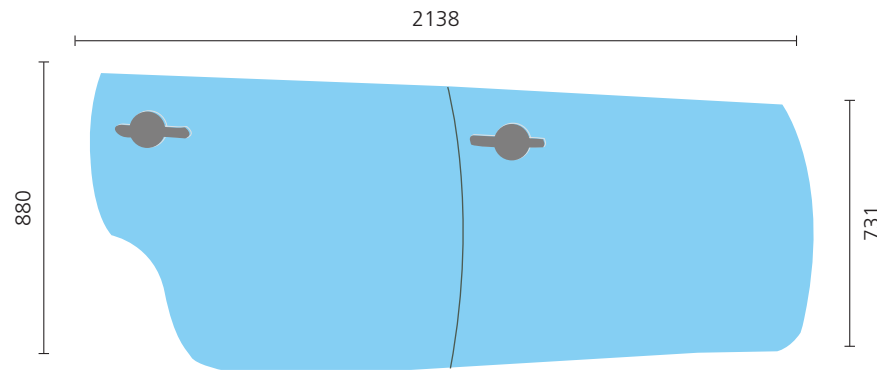

REGULAR SIDES + BUMPER + BACK WINDOW

TOYOTA INNOVA

Driver Side

Back Window

Passenger Side

Bumper

Job / Project Notes

Brand / Company: Camry Taxi
Campaign : ---
Site # : ---

Sign Specification

Sign Type : DG (Dubai Taxi Toyota Camry)

Remarks:

Design Number

OD-00-14-P1/D1

Sheet: **01** of **01**

Prepared by : ---
Reviewed by : ---
Art Director : ---
Sales Incharge : ---
Others : ---