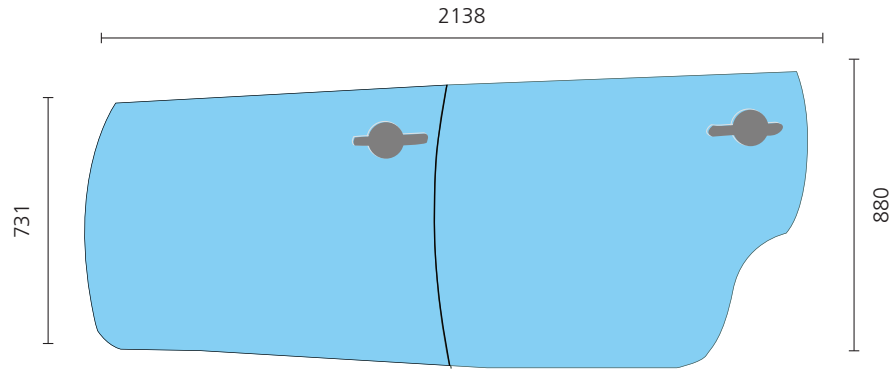

REGULAR SIDES + BUMPER + BACK WINDOW

TOYOTA INNOVA

Driver Side

Back Window

Passenger Side

Bumper

Job / Project Notes

Brand / Company: Camry Taxi
Campaign : ---
Site # : ---

Sign Specification

Sign Type : DG (Dubai Taxi Toyota Camry)

Remarks:

Design Number

OD-00-14-P1/D1

Sheet: **01** of **01**

Prepared by : ---
Reviewed by : ---
Art Director : ---
Sales Incharge : ---
Others : ---