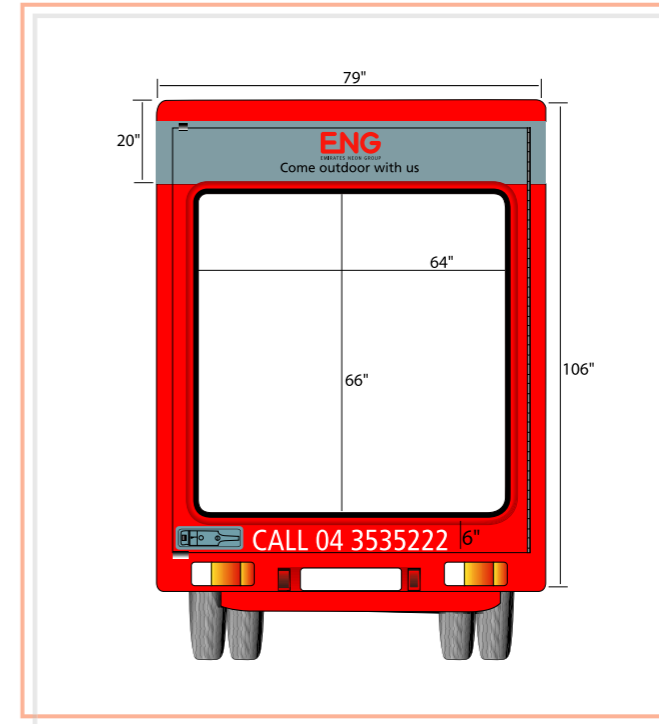

# 3 SIDED TRUCK

SCALE:1:40

### Scales and Scans:

Please use this table for optimal digital output  
 Scale : 1" = 1'  
 Resolution : 400 dpi