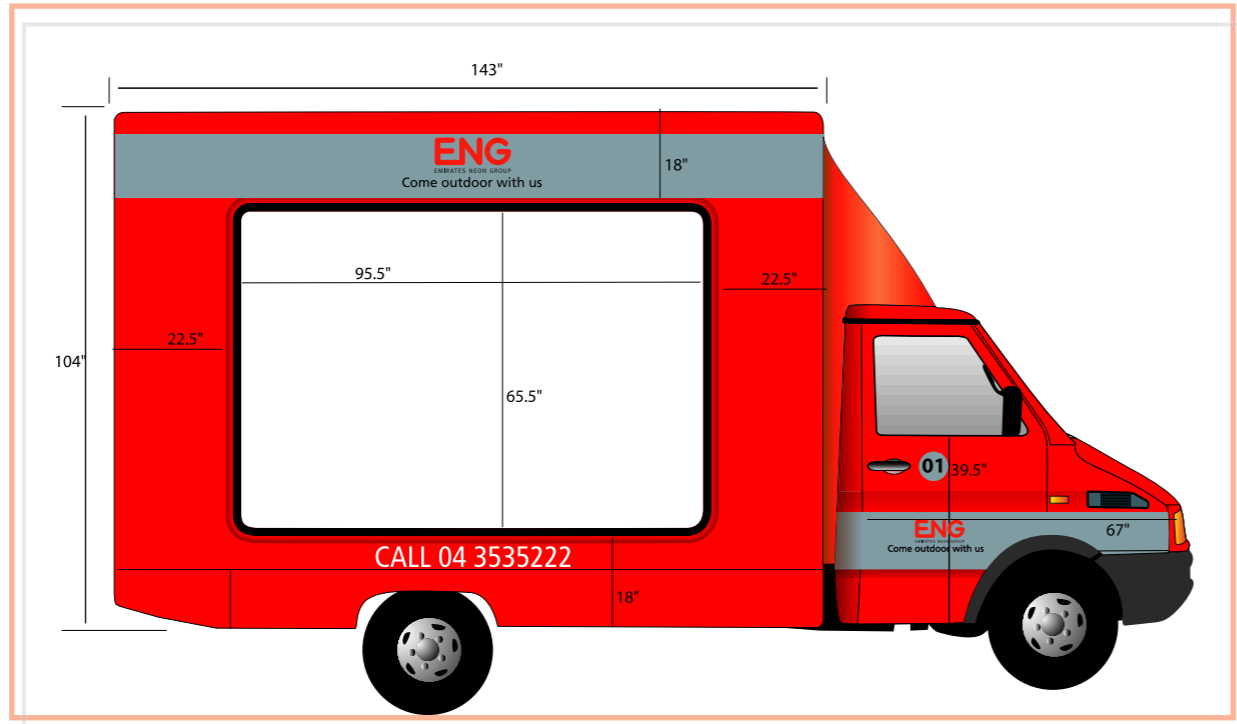

IVECO

# 3 SIDED TRUCK

SCALE:1:40

### Scales and Scans:

Please use this table for optimal digital output  
 Scale : 1" = 1'  
 Resolution : 400 dpi