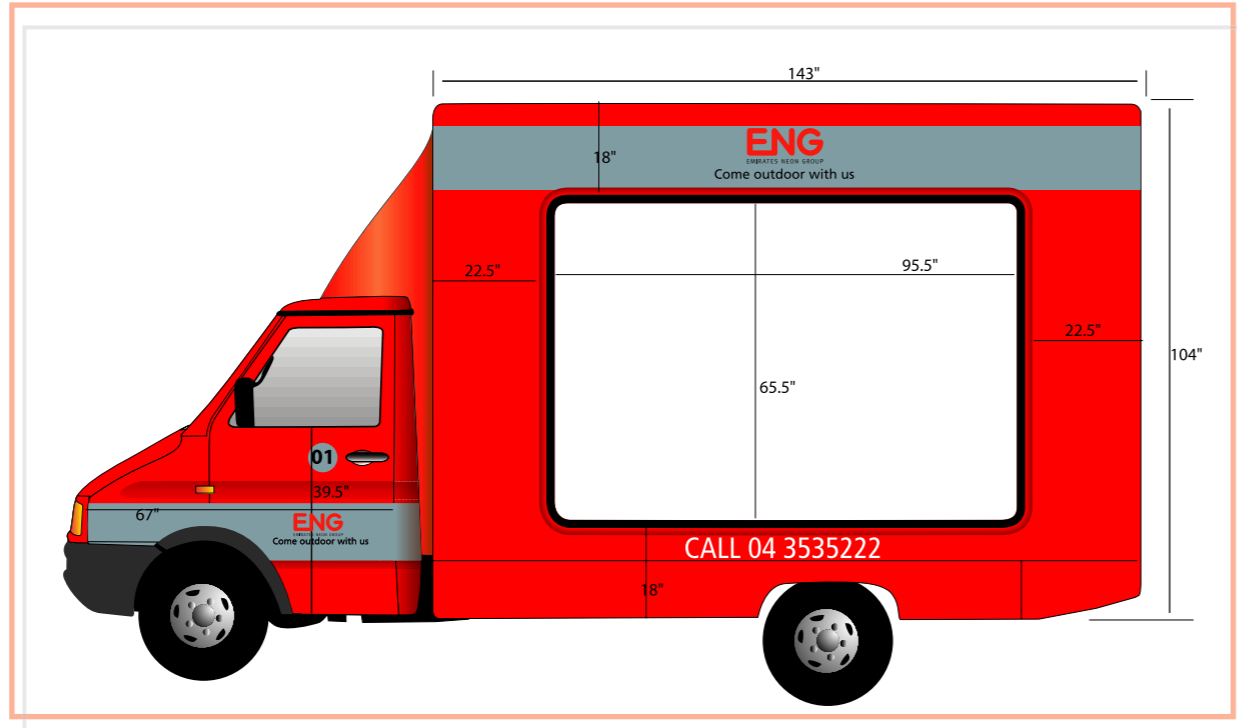

IVECO

# 3 SIDED TRUCK

SCALE:1:40

### Scales and Scans:

Please use this table for optimal digital output  
 Scale : 1" = 1'  
 Resolution : 400 dpi

### Types of Vehicles

1. IVECO