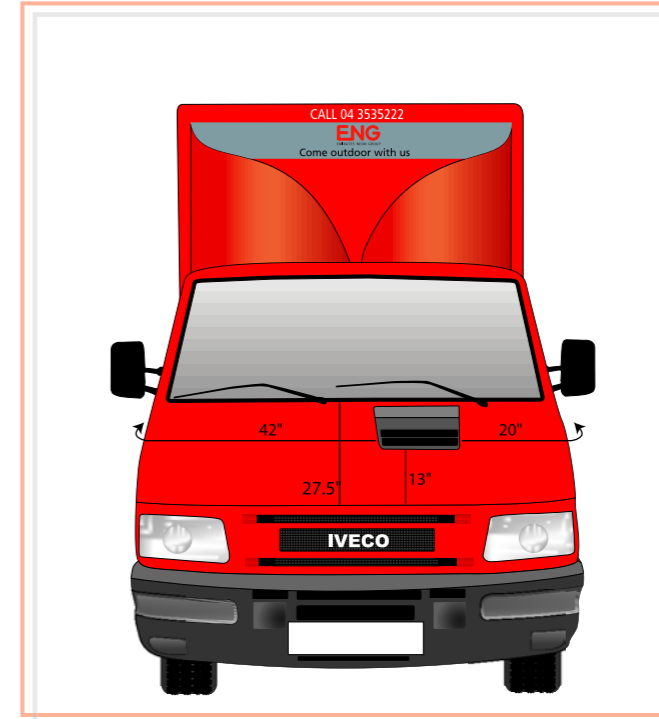

IVECO

# 3 SIDED TRUCK

SCALE:1:40

### Scales and Scans:

Please use this table for optimal digital output  
 Scale : 1" = 1'  
 Resolution : 400 dpi